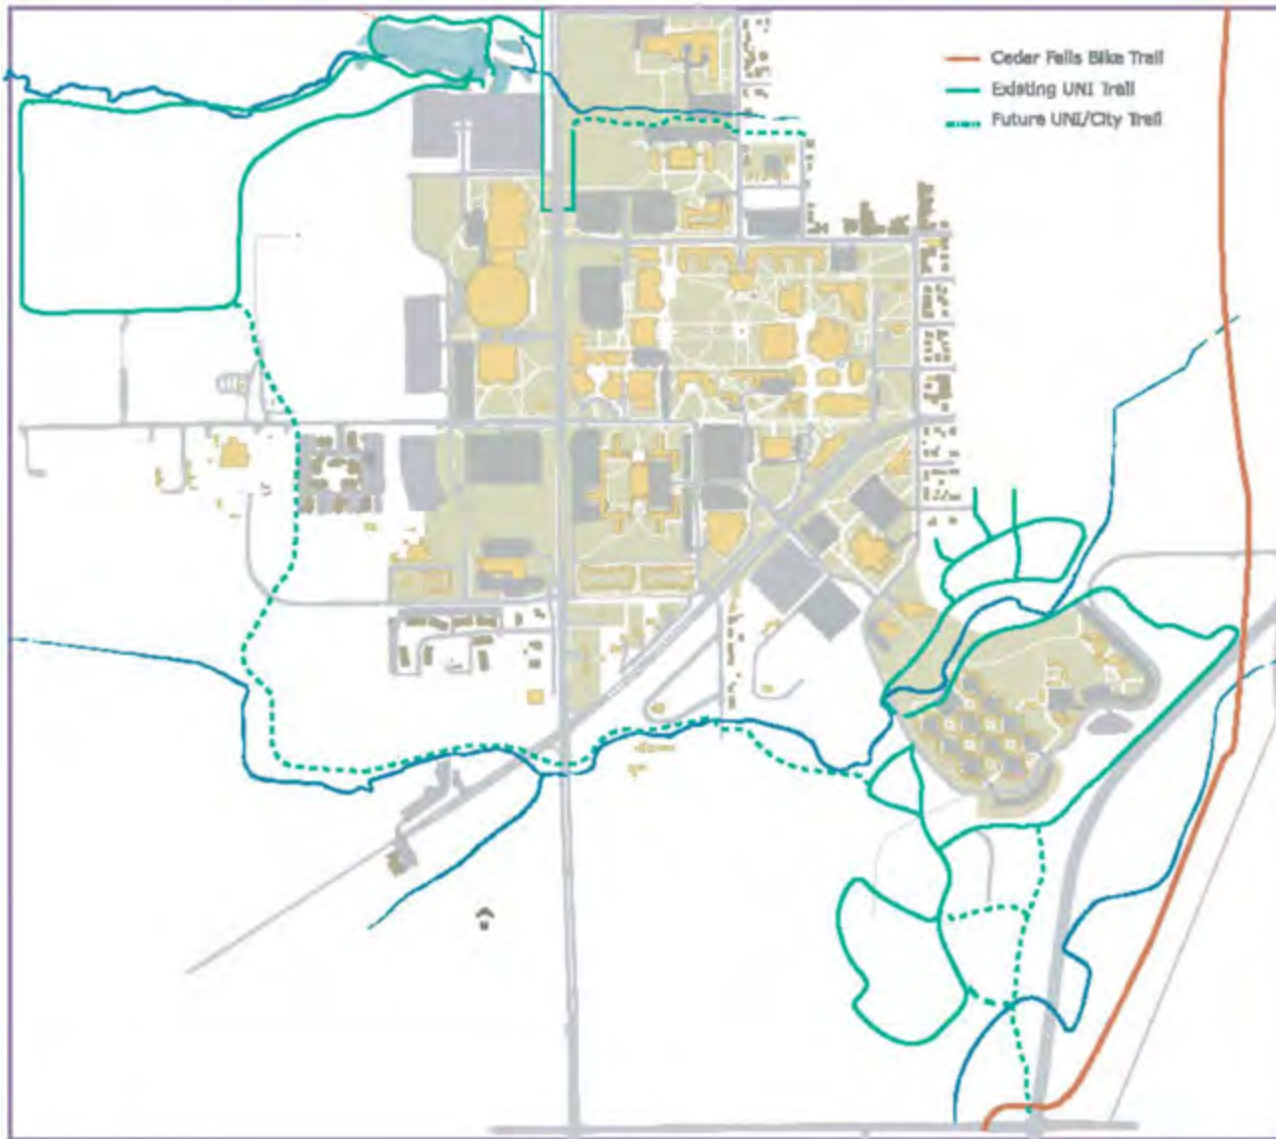

Campus Planning: University of Northern Iowa

2009

UNI Campus Plan

**Historical Growth:
Pre 1930**

**Historical Growth:
Pre 1940**

**Historical Growth:
Pre 1960**

**Historical Growth:
Pre 1970**

**Historical Growth:
Pre 1980**

**Historical Growth:
Current**

Sustainable Trails

Sustainable Water

Sustainable Land

Utility Distribution

Concentric Zones

Community Trails / Campus Context

Pedestrian Circulation

Traffic Circulation

Campus Shuttle

Parking Lot Information