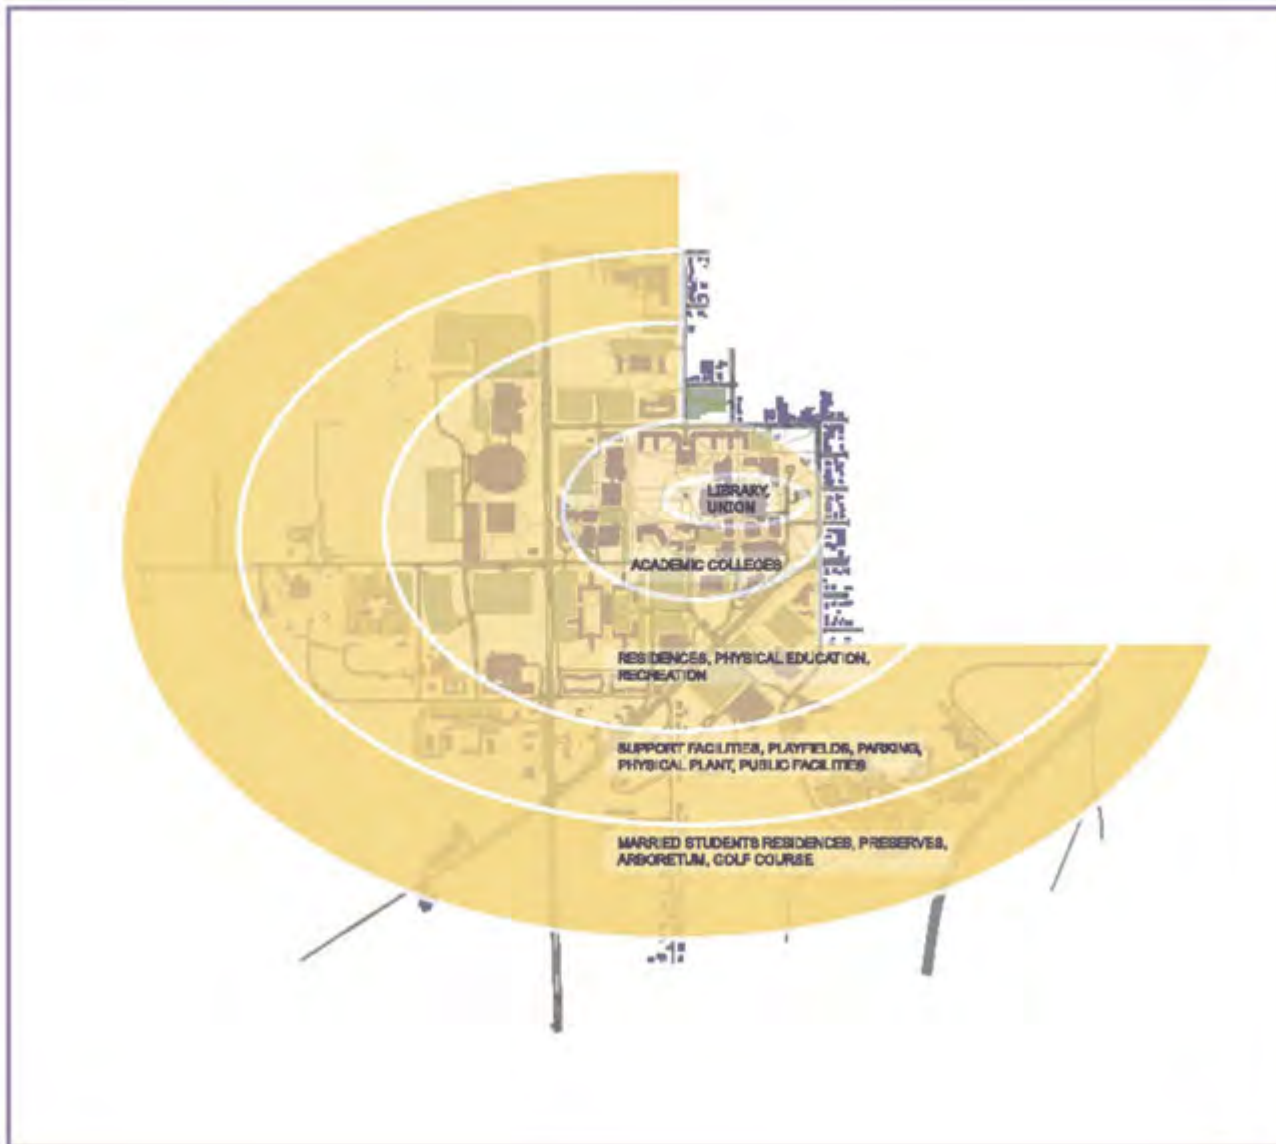

Campus Planning: University of Northern Iowa

2009

UNI Campus Plan

**Historical Growth:
Pre 1930**

**Historical Growth:
Pre 1940**

**Historical Growth:
Pre 1960**

**Historical Growth:
Pre 1970**

**Historical Growth:
Pre 1980**

**Historical Growth:
Current**

Sustainable Trails

Sustainable Water

Sustainable Land

Utility Distribution

Concentric Zones

Community Trails / Campus Context

Pedestrian Circulation

Traffic Circulation

Campus Shuttle

Parking Lot Information