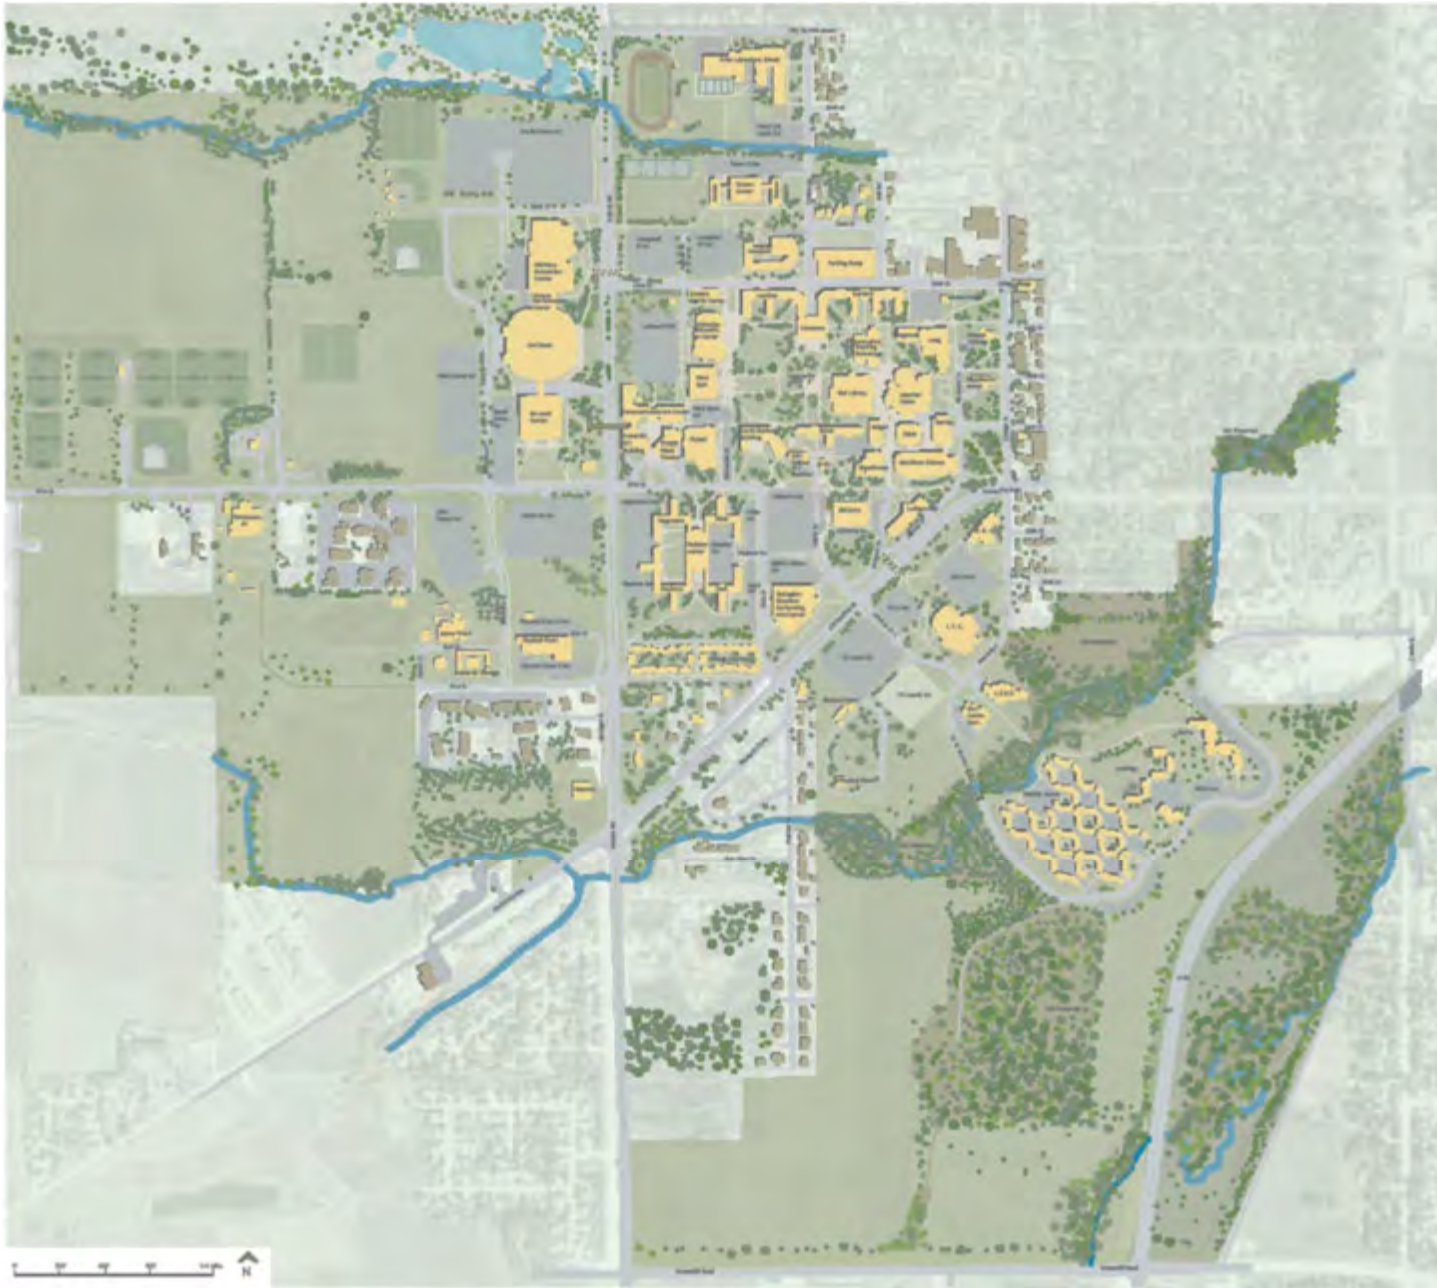

Campus Planning: University of Northern Iowa

2009

UNI Campus Plan

**Historical Growth:
Pre 1930**

**Historical Growth:
Pre 1940**

**Historical Growth:
Pre 1960**

**Historical Growth:
Pre 1970**

**Historical Growth:
Pre 1980**

**Historical Growth:
Current**

Sustainable Trails

Sustainable Water

Sustainable Land

Utility Distribution

Concentric Zones

Community Trails / Campus Context

Pedestrian Circulation

Traffic Circulation

Campus Shuttle

Parking Lot Information