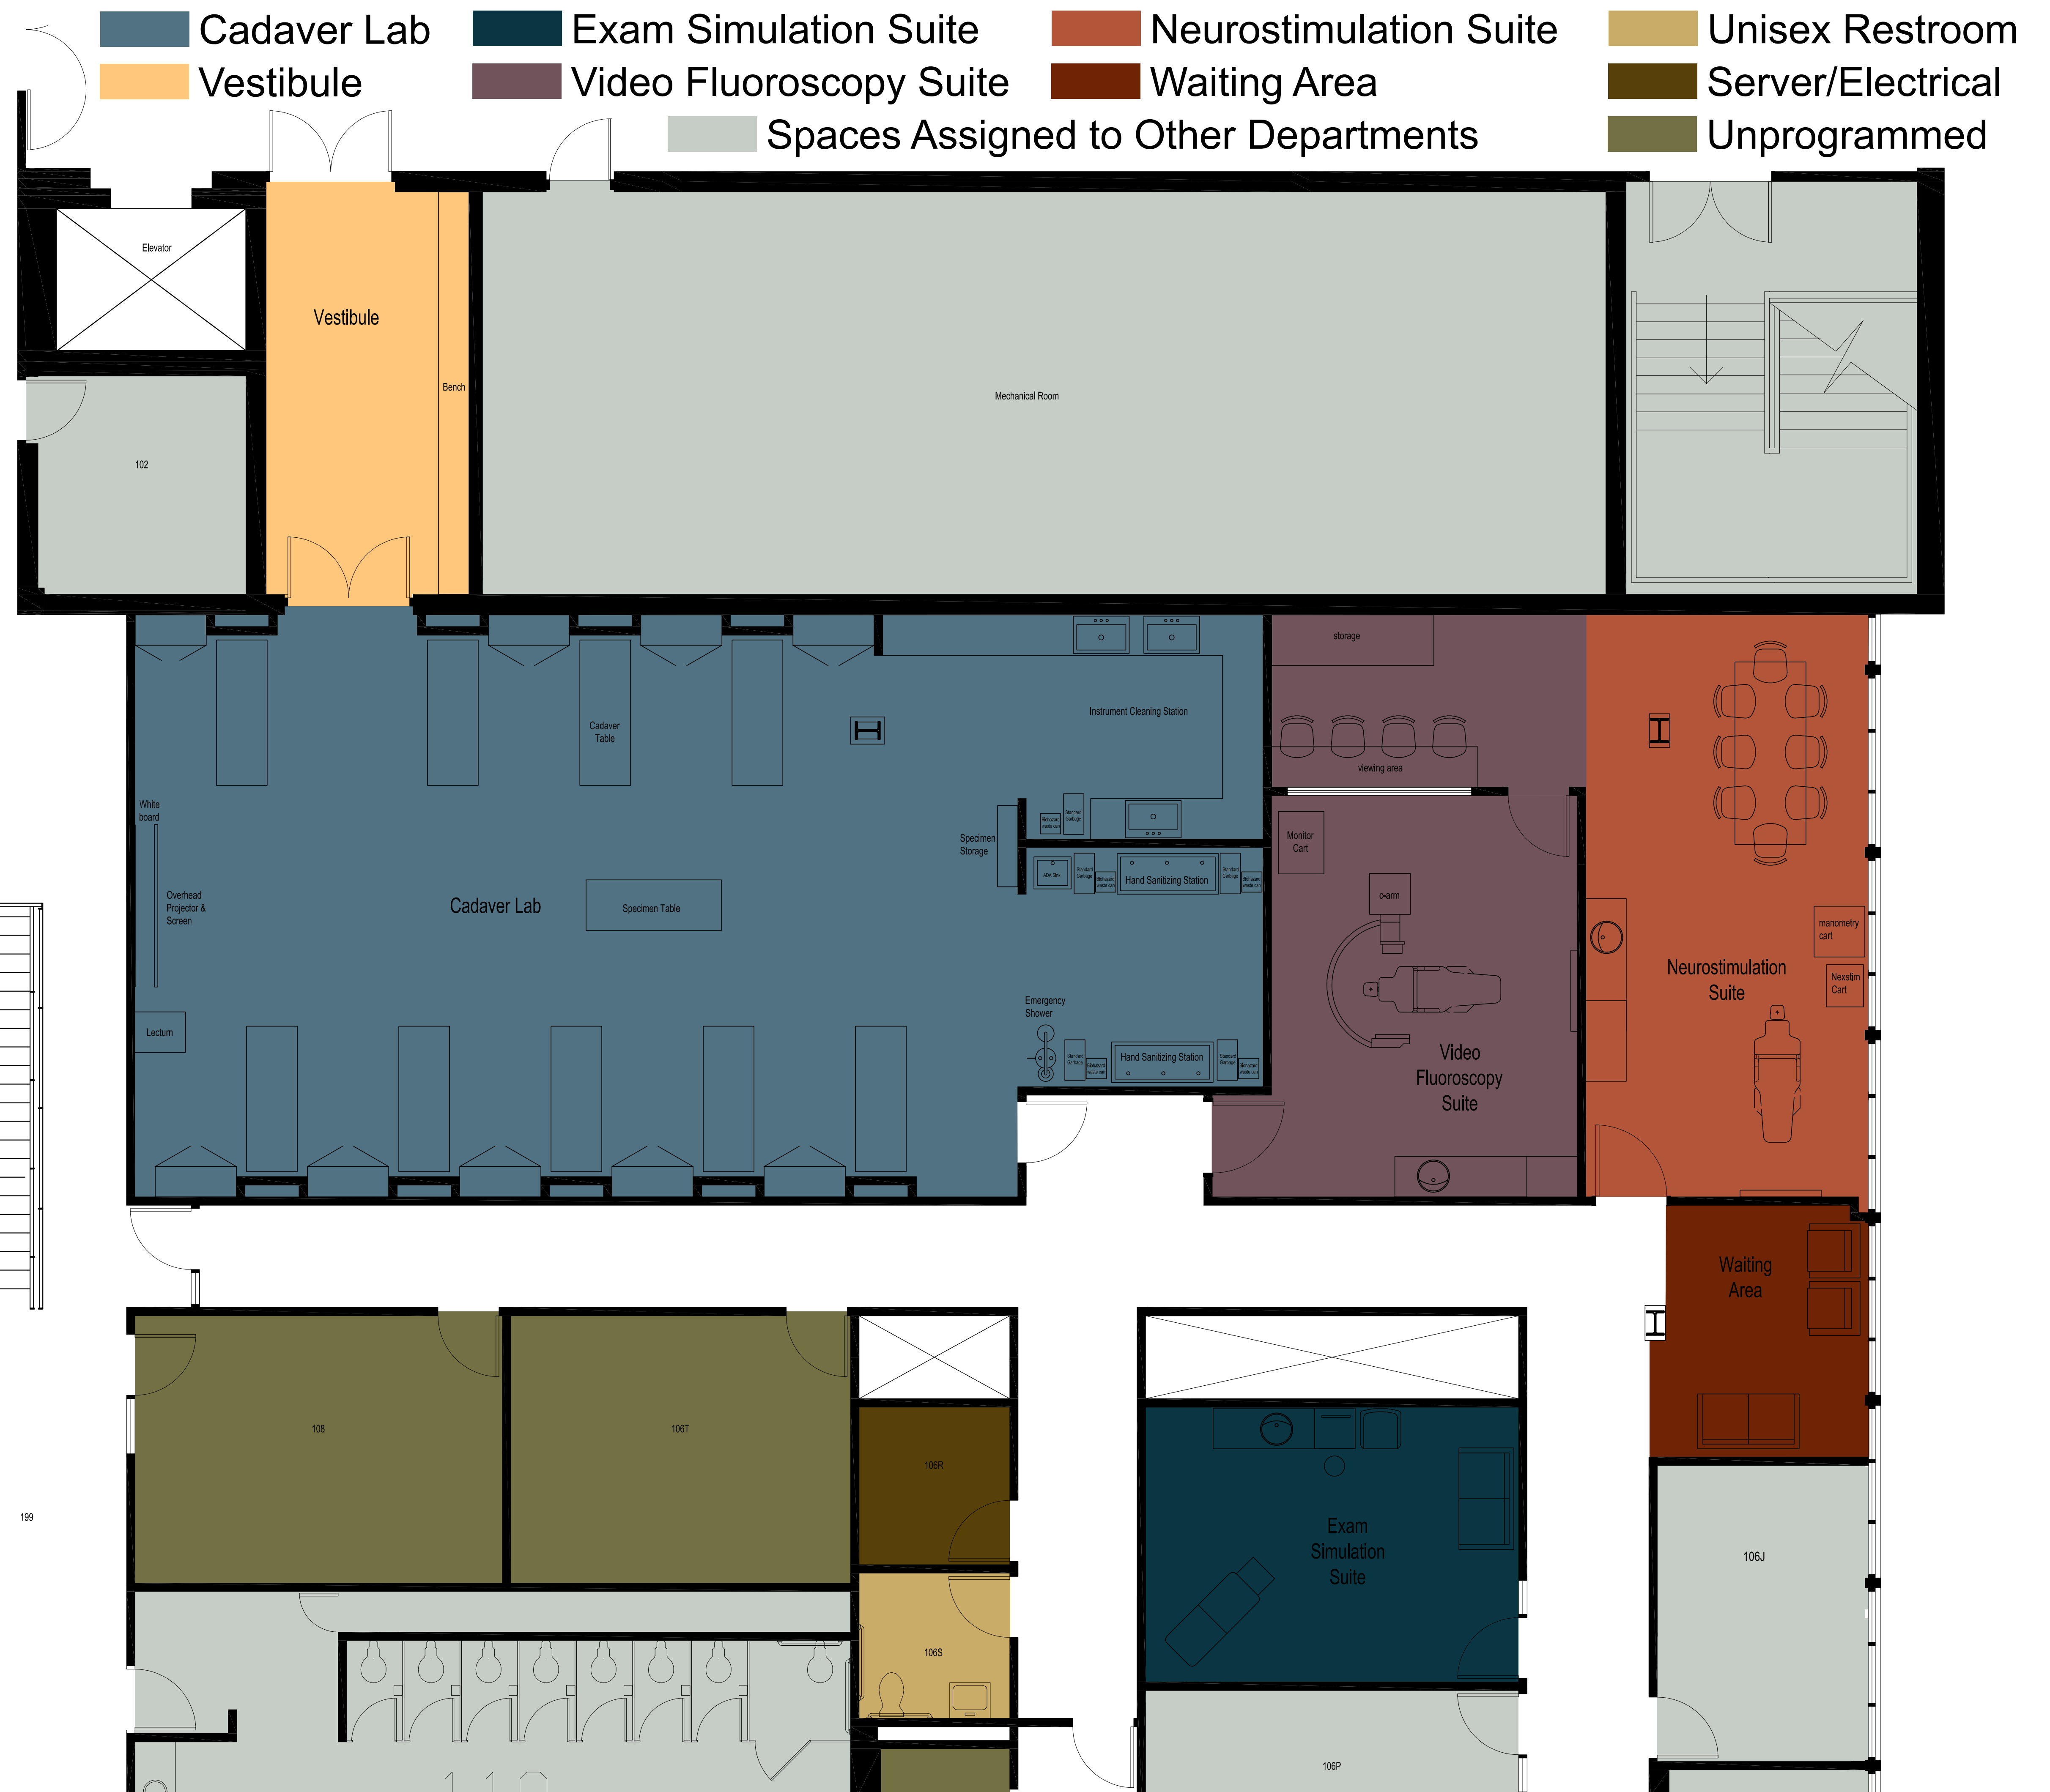

Richard O. Jacobson
Human Performance
Complex
Existing 2nd Floor

Proposed iCAN Labs Fit Plan