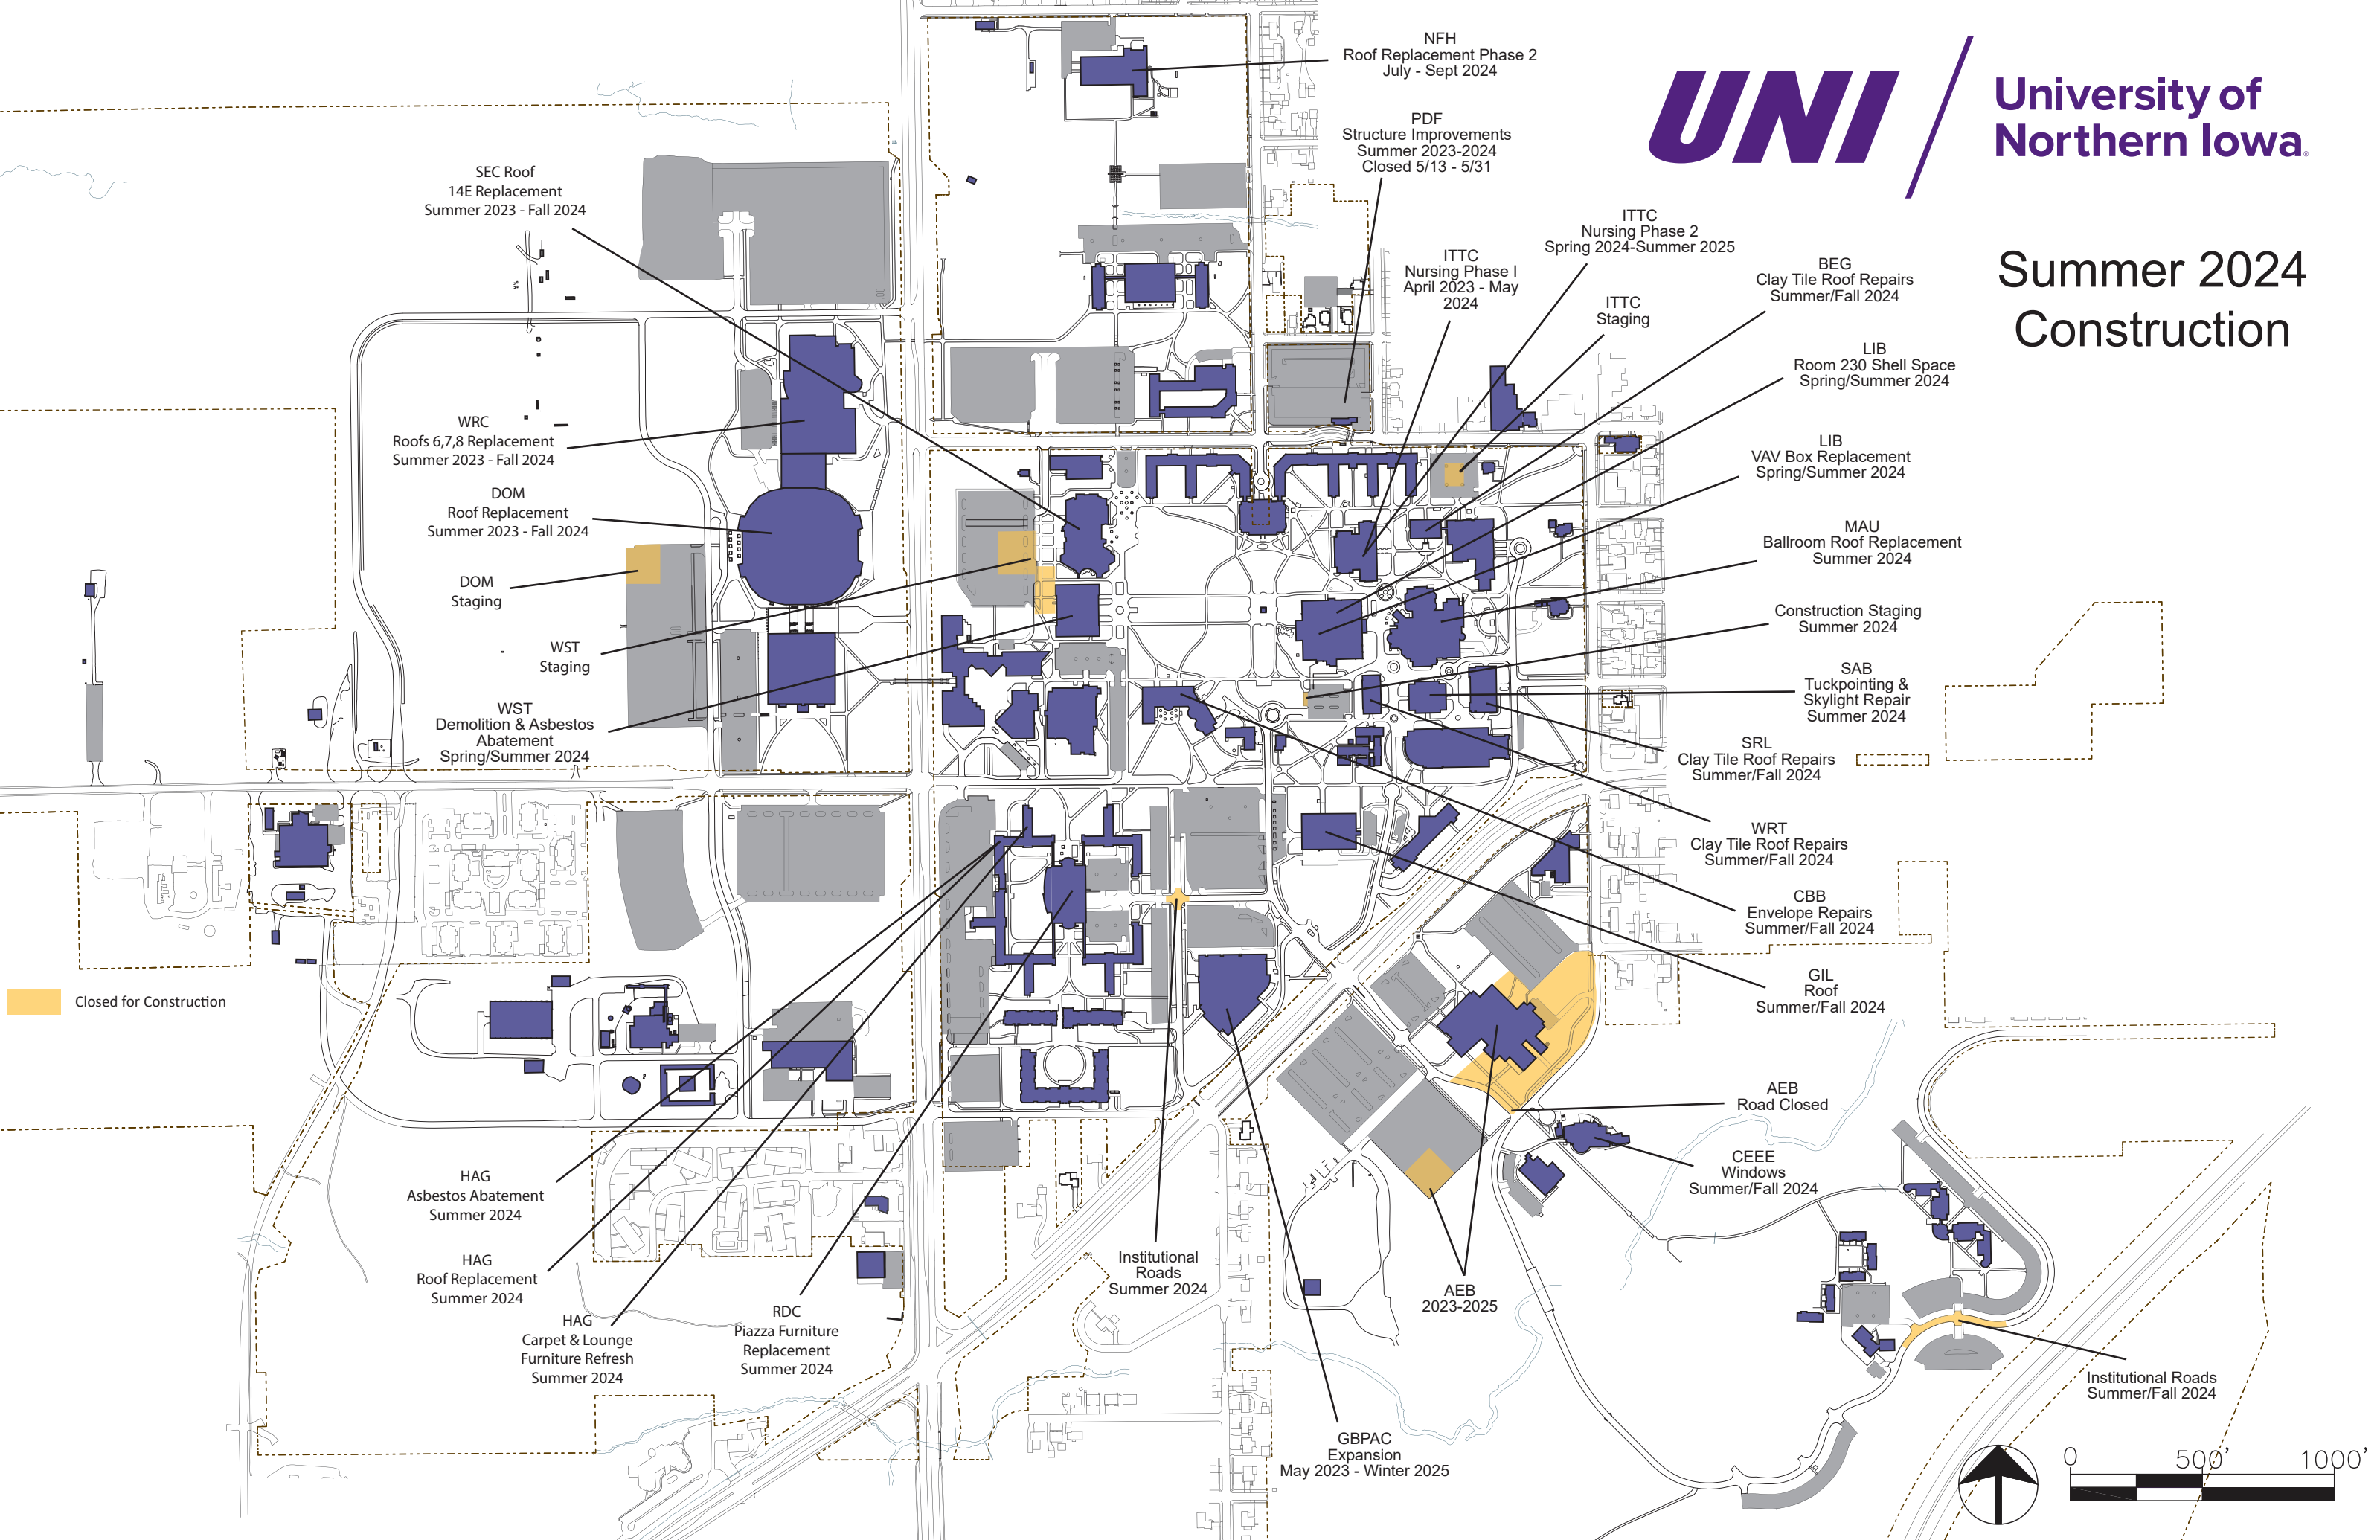

Summer 2024 Construction

Yellow square icon: Closed for Construction

SEC Roof
14E Replacement
Summer 2023 - Fall 2024

WRC
Roofs 6,7,8 Replacement
Summer 2023 - Fall 2024

DOM
Roof Replacement
Summer 2023 - Fall 2024

DOM
Staging

WST
Staging

WST
Demolition & Asbestos
Abatement
Spring/Summer 2024

HAG
Asbestos Abatement
Summer 2024

HAG
Roof Replacement
Summer 2024

HAG
Carpet & Lounge
Furniture Refresh
Summer 2024

RDC
Piazza Furniture
Replacement
Summer 2024

Institutional
Roads
Summer 2024

GBPAC
Expansion
May 2023 - Winter 2025

NFH
Roof Replacement Phase 2
July - Sept 2024

PDF
Structure Improvements
Summer 2023-2024
Closed 5/13 - 5/31

ITTC
Nursing Phase 1
April 2023 - May
2024

GIL
Roof
Summer/Fall 2024

AEB
Road Closed

CEEE
Windows
Summer/Fall 2024

AEB
2023-2025

Institutional Roads
Summer/Fall 2024